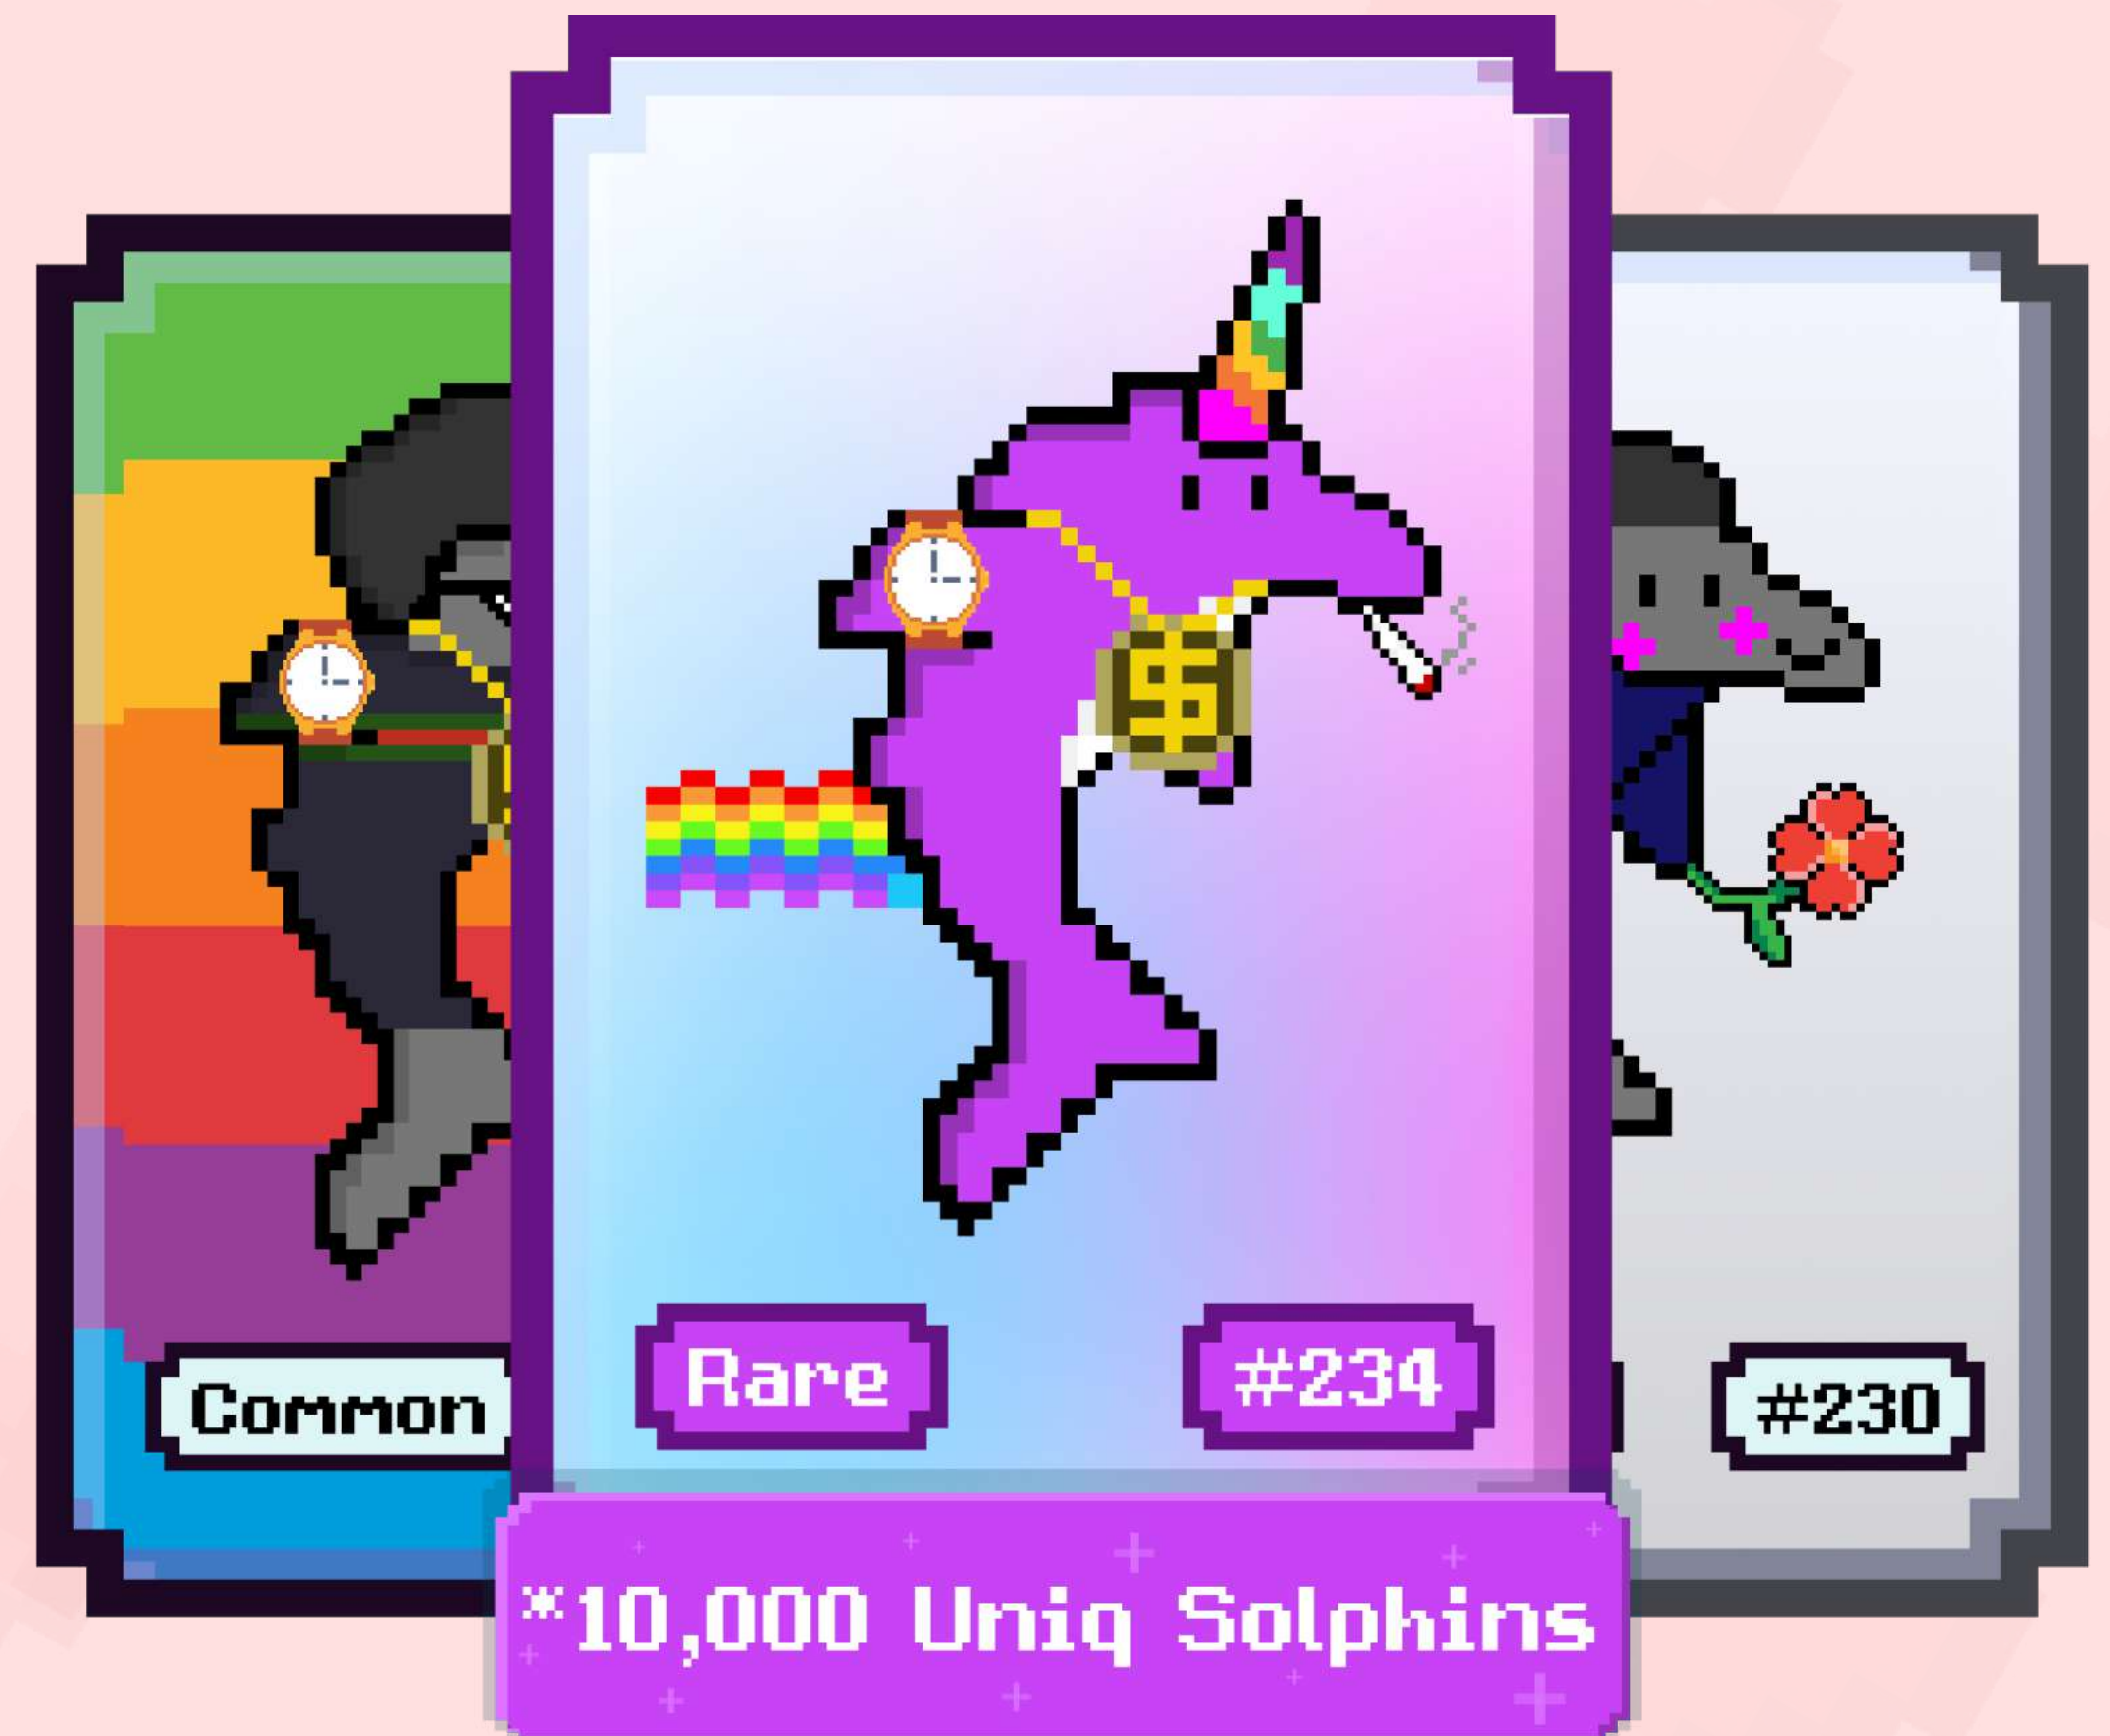

Sphin NFT's

BOOSTED LIQUIDITY MINING

- Equip NFTs to boost APYs on liquidity mining pools on the $SPHIN SWAP, a decentralized swap built on Solana

BOOSTED TO PLAY-TO-EARN

- Equip NFTs to have higher chances in earning on Play-to-Earn native game on Solphins